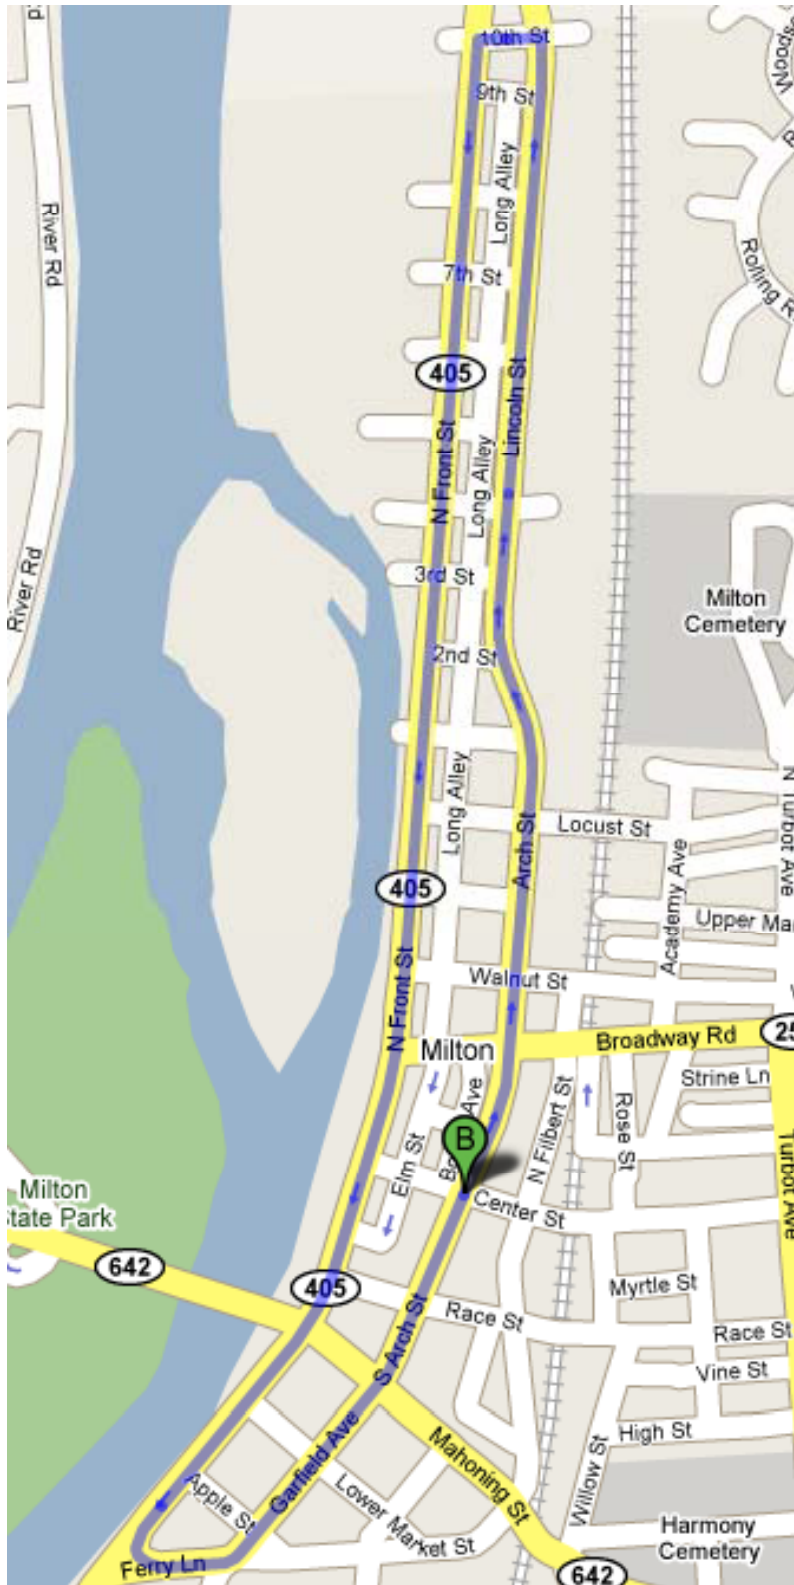

# Milton Harvest Festival 5K

[www.miltonharvestfestival.com](http://www.miltonharvestfestival.com)

The course starts and finishes at the intersection of Arch Street and Center Street, following a counterclockwise loop. Front Street along the river has a fair amount of shade. The course is very flat and fast